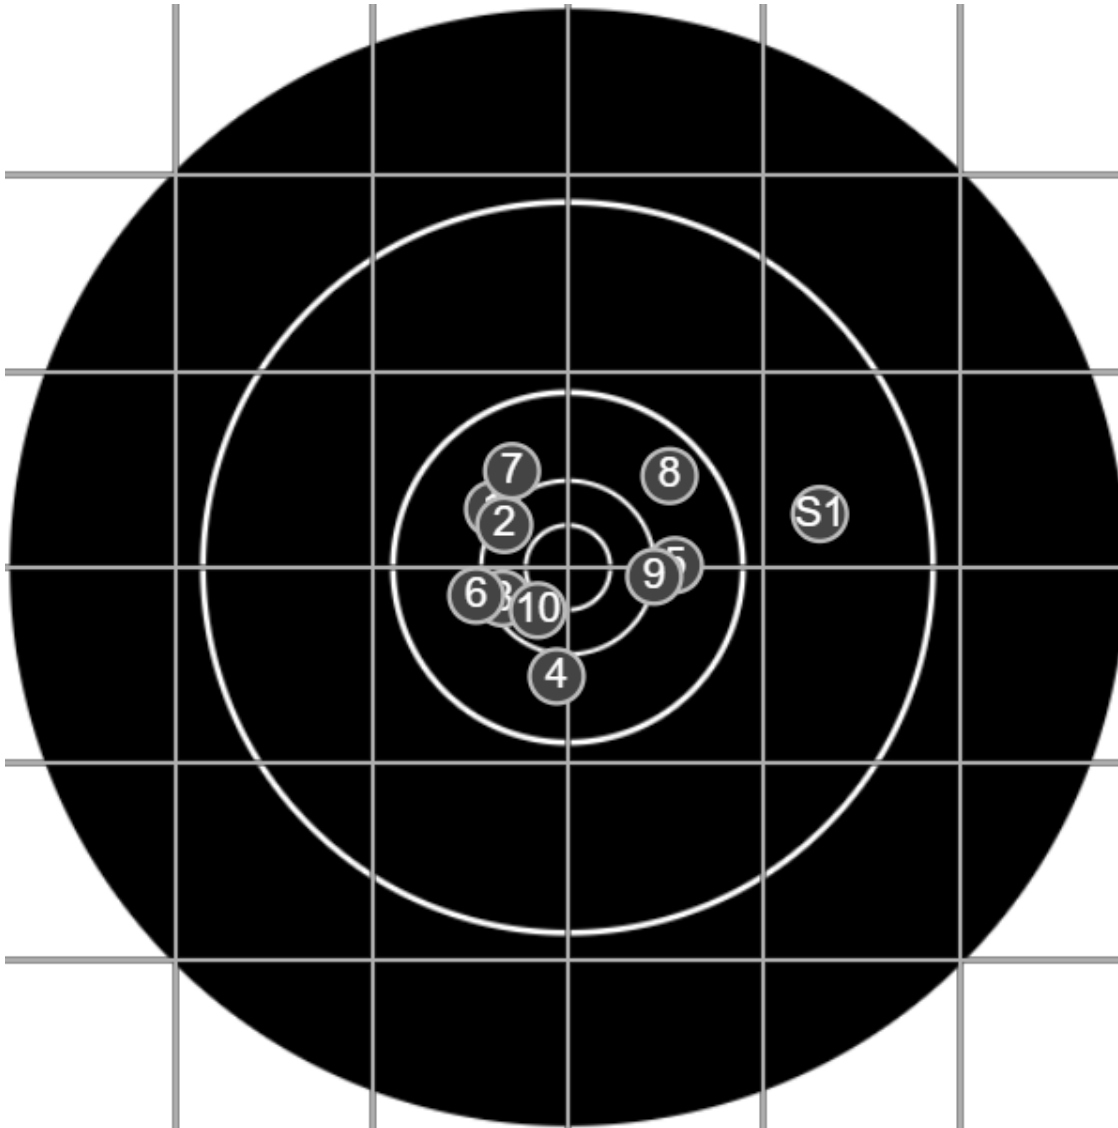

**SILVER MOUNTAIN TARGETS**  
Made in Canada

true  
9/28/2024  
1:39:51 PM

**BRC Club Shoot**  
Series 2  
600 yards

**BRC T4 [-61]**  
AU-600y

Group: 187.4 mm  
(162.0w x 167.2h)

(F)  
**Shooter**  
Colin Howell [m10]

**54.0**

**FINAL**  
v: 1940, sd: 7.8

#	fps	score
10	1936	6
9	1921	6
8	1938	5
7	1949	5
6	1945	5
5	1938	5
4	1936	5
3	1947	6
2	1945	6
1	1946	5
S2	1940	(2)
S1	1899	(4)

**SILVER MOUNTAIN TARGETS**  
Made in Canada

true  
9/28/2024  
2:51:48 PM

**BRC Club Shoot**  
Series 2  
600 yards

**BRC T4 [-65]**  
AU-600y

Group: 143.6 mm  
(141.4w x 67.2h)

(F)  
**Shooter**  
Colin Howell [m10]

**53.1**

**FINAL**  
v: 1953, sd: 11.5